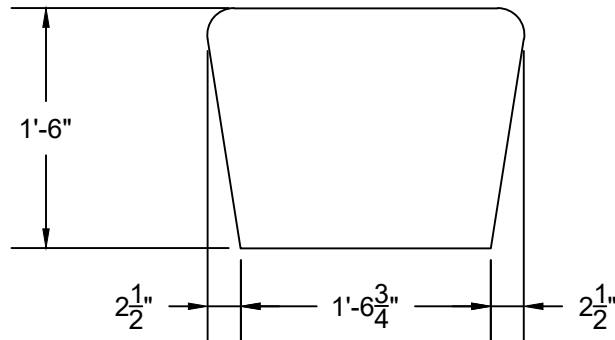

** CONTRACTOR TO VERIFY ALL DIMENSIONS

GEORGIA PRECAST SOLUTIONS

1324 Southern Road Morrow, GA 30260
Phone: (770) 690.6797 Fax: (770) 960.6779

MODEL:

WEDGE BENCH LONG

SIZE:

72 X 24 X 18

DWN BY: