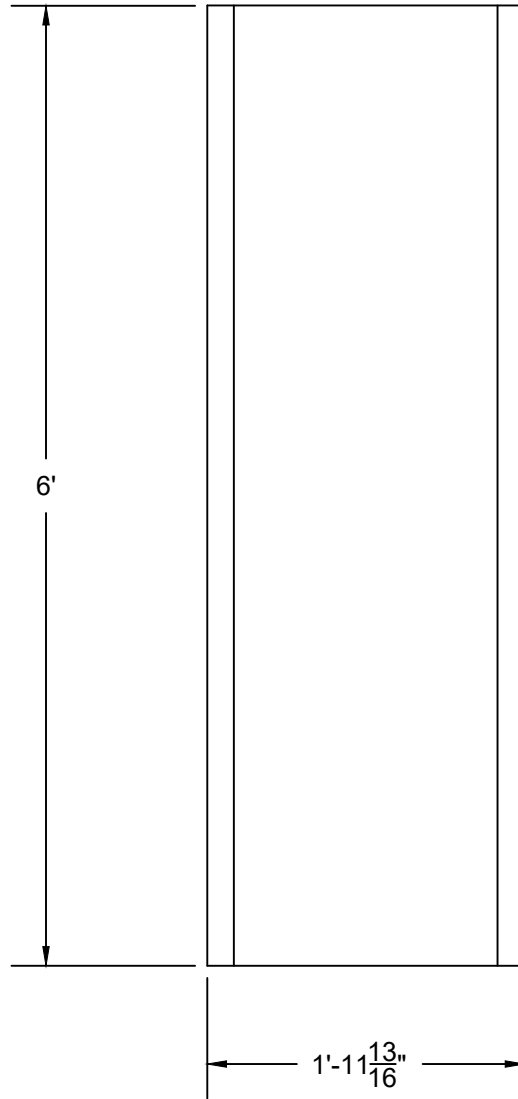

** CONTRACTOR TO VERIFY ALL DIMENSIONS

GEORGIA PRECAST SOLUTIONS

1324 Southern Road Morrow, GA 30260
Phone: (770) 690.6797 Fax: (770) 960.6779

MODEL:

WEDGE BENCH LONG

SIZE:

72 X 24 X 18

DWN BY: