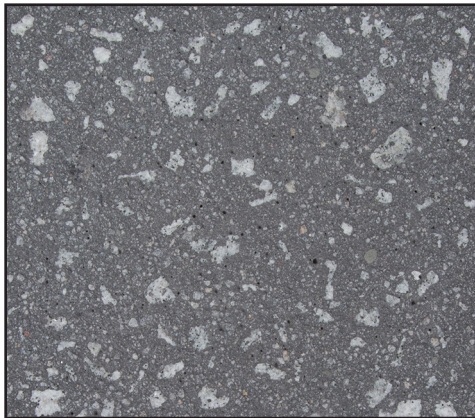

### Standard Finish Textures

LSB - Light Sandblast

ACID - Acid Washed

MSB - Medium Sandblast

HSB - Heavy Sandblast

Polished – Upgrade  
*Texture used on outdoor countertops,  
bench seats & table tops*

Smooth – Mold Finish  
*No sandblasting straight from the mold*